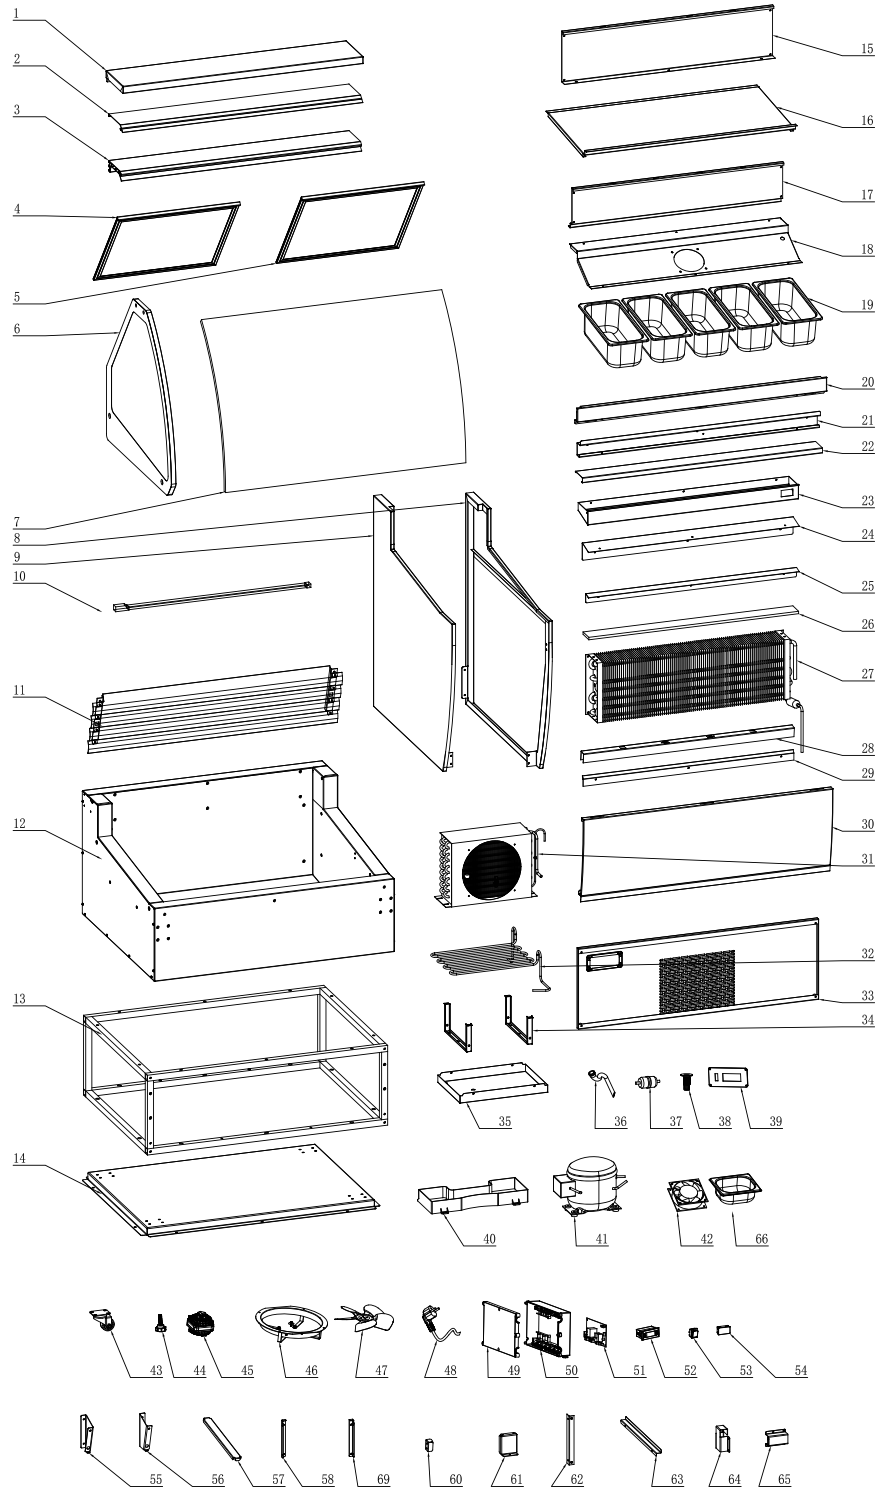

Parts Breakdown

Model FR-CN-0010W 47498

Parts Breakdown

Model FR-CN-0010W 47498

Item No.	Description	Position	Item No.	Description	Position	Item No.	Description	Position
AL847	Back Upper Board Foaming Body for 47498	1	AL865	Display Fix Board Foaming Assembly for 47498	23	AL826	Motor for 47498	45
AL848	Upper Pillar Decorating Board for 47498	2	AL866	Upper Windshield of Air Outlet for 47498	24	AL827	Flange for 47498	46
AL849	Upper Pillar for 47498	3	AL867	Bottom Windshield of Air Outlet for 47498	25	AL828	Condenser Fan for 47498	47
AL850	Big Door Glass Assembly for 47498	4	AL868	Cellular Board for 47498	26	AL829	Power Line for 47498	48
AL851	Small Door Glass Assembly for 47498	5	AL869	Evaporator for 47498	27	AL830	Cover of Assembly Box for 47498	49
AL787	Side Glass Assembly for 47498	6	AL870	Stainless Steel Strip for 47498	28	AL831	Base of Assembly Box for 47498	50
AL852	Curved Glass for 47498	7	AL871	Windshield of Air Inlet for 47498	29	AL832	Mainboard for 47498	51
AL789	Right Board Assembly for 47498	8	AL872	Front Panel Component for 47498	30	AL833	Display for 47498	52
AL790	Left Board Assembly for 47498	9	AL812	Condenser for 47498	31	AL834	Switch for 47498	53
AL853	LED for 47498	10	AL873	High Press Tube for 47498	32	AL835	Front Display for 47498	54
AL854	Shutter Assembly for 47498	11	AL874	Back Bottom Panel for 47498	33	AL836	Left Fix Board of Window Shades for 47498	55
AL855	Body Foaming Assembly for 47498	12	AL815	Water Tray Supporter for 47498	34	AL837	Right Fix Board of Window Shades for 47498	56
AL856	Base Assembly for 47498	13	AL816	Water Tray for 47498	35	AL838	Ice Cream Tray Fixing Straight Beam for 47498	57
AL857	Base Board for 47498	14	AL817	Water Leakage Pipe for 47498	36	AL839	Left Fixing Pillar of Front Baffle of Air for 47498	58
AL858	Back Baffle of Air Duct for 47498	15	AL818	Dry Filter for 47498	37	AL840	Right Fixing Pillar of Front Baffle of Air for 47498	59
AL859	Upper Baffle of Air Duct for 47498	16	AL819	Water Leakage Pipe Joint for 47498	38	AL841	Beam Fixing Plate for 47498	60
AL860	Front Baffle of Air Duct for 47498	17	AL820	Control Panel for 47498	39	AL842	Front Board Fix for 47498	61
AL861	Motor Fix Board for 47498	18	AL821	Water Box for 47498	40	AL843	Evaporator Fix Board for 47498	62
AL800	Ice Cream Plate for 47498	19	AL822	Compressor for 47498	41	AL844	Side Glass Fix Board for 47498	63
AL862	Front Upper Decorating Board for 47498	20	AL823	Fan Motor for 47498	42	AL845	Upper Fix Board of Side Board for 47498	64
AL863	Fix Pillar of Curved Glass for 47498	21	AL824	Casters for 47498	43	AL846	Front Fix Board of Side Board for 47498	65
AL864	Body Decorating Board for 47498	22	AL825	Adjustable Feet for 47498	44	AM052	Scoop Pan for 47498	66